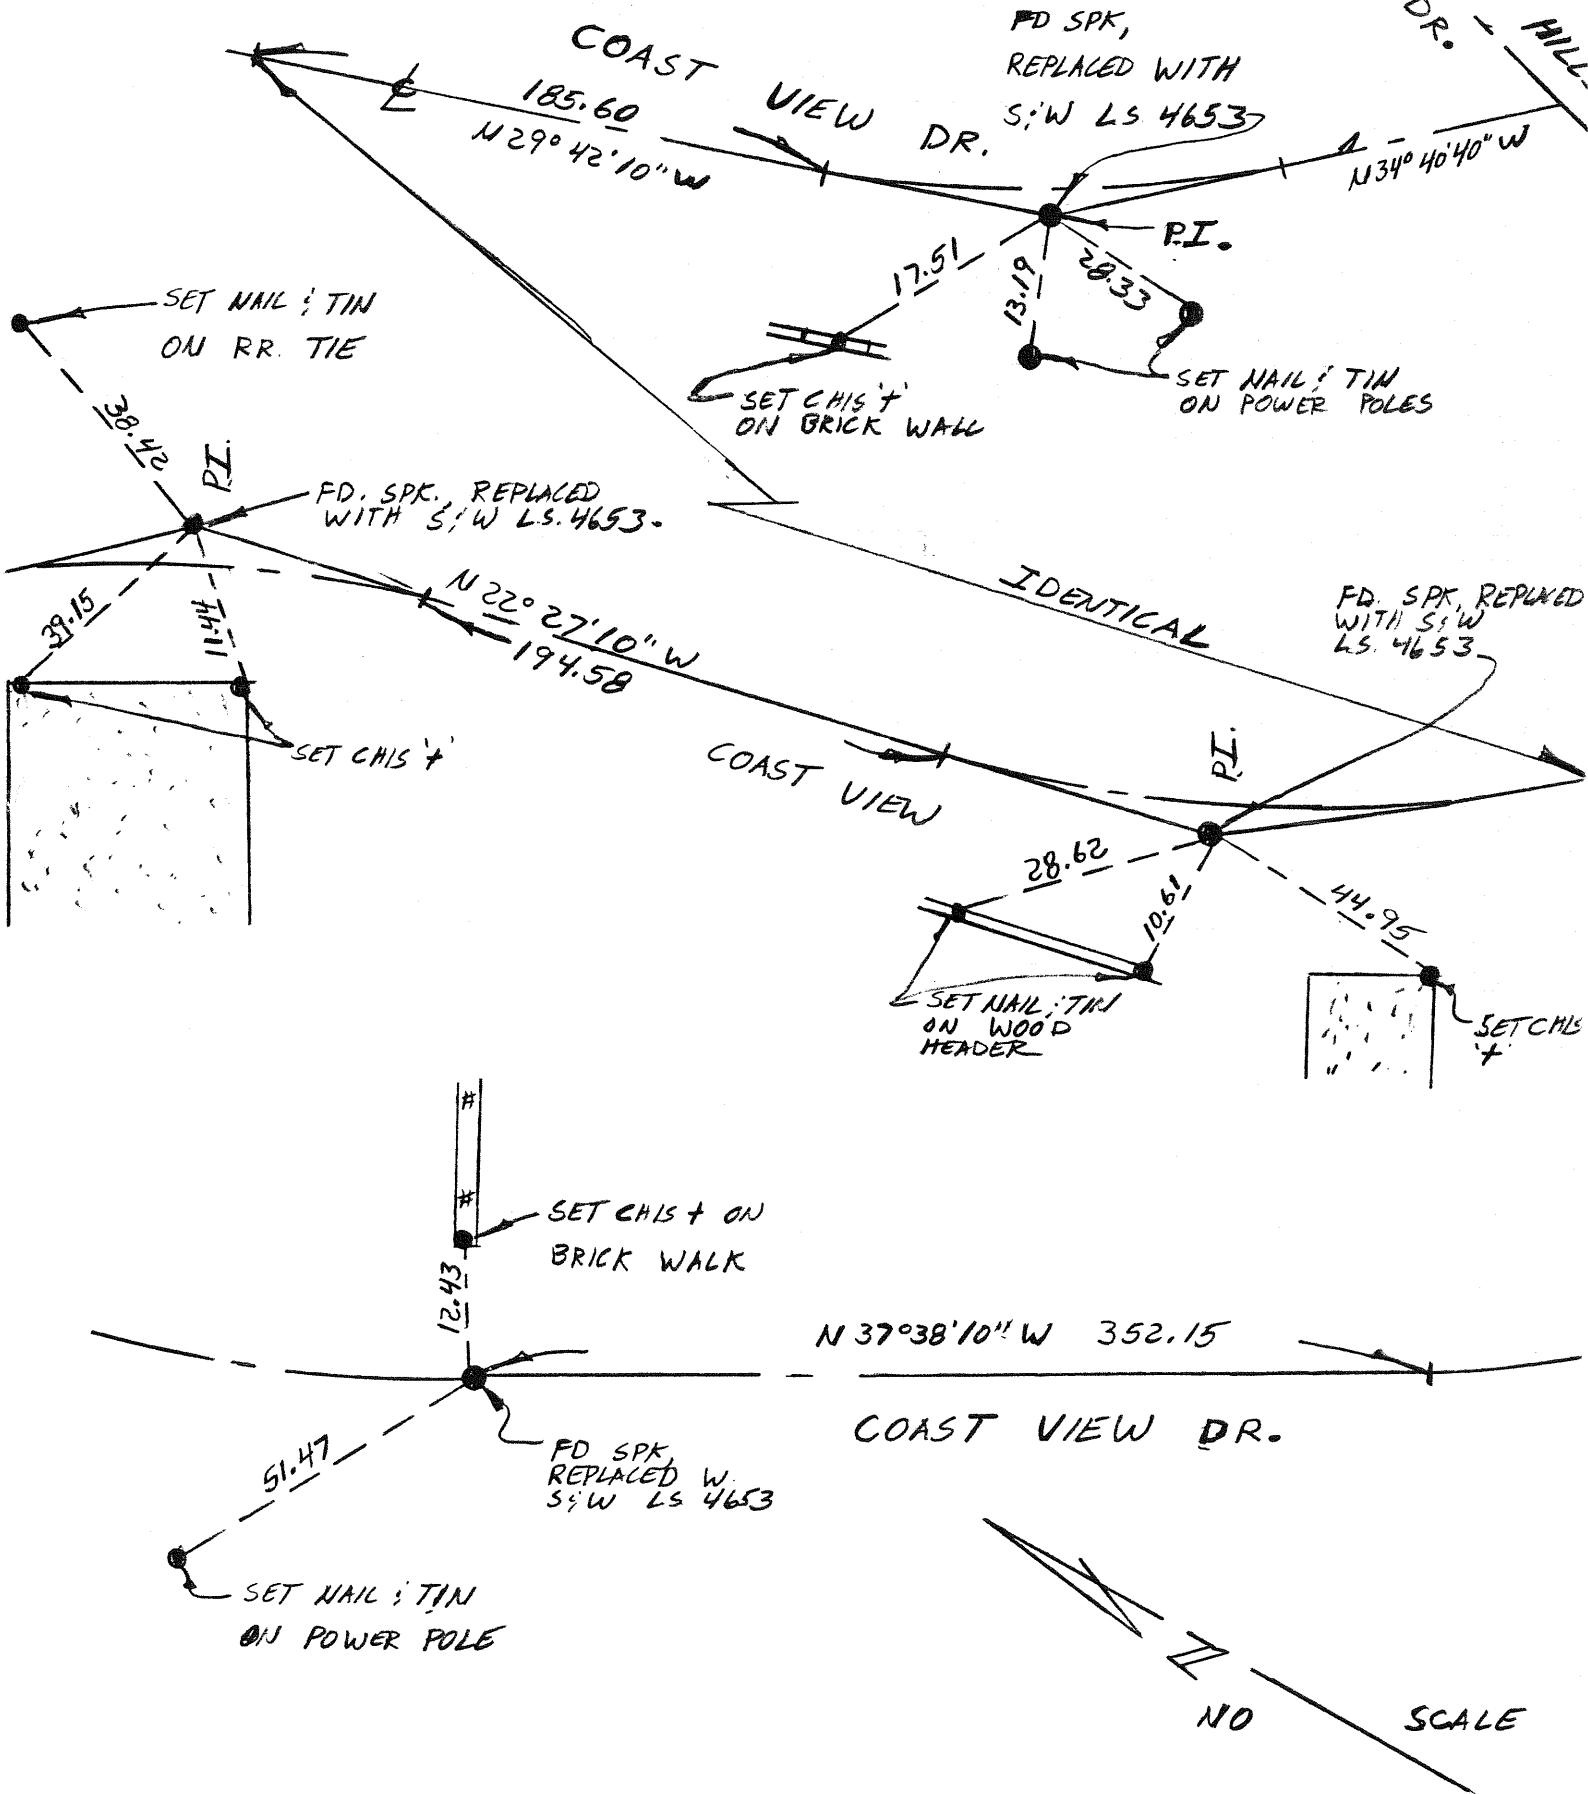

SURVEYED BY MIEDENA, MARTIN

DATE 5-22-91

ORANGE COUNTY SURVEYOR

TEMPLE HILL DR.

- FD BOLT
- SET CHIS 'T' ON TC
- △ FD. BOLT, REPLACED W. S; W L.S. 4653