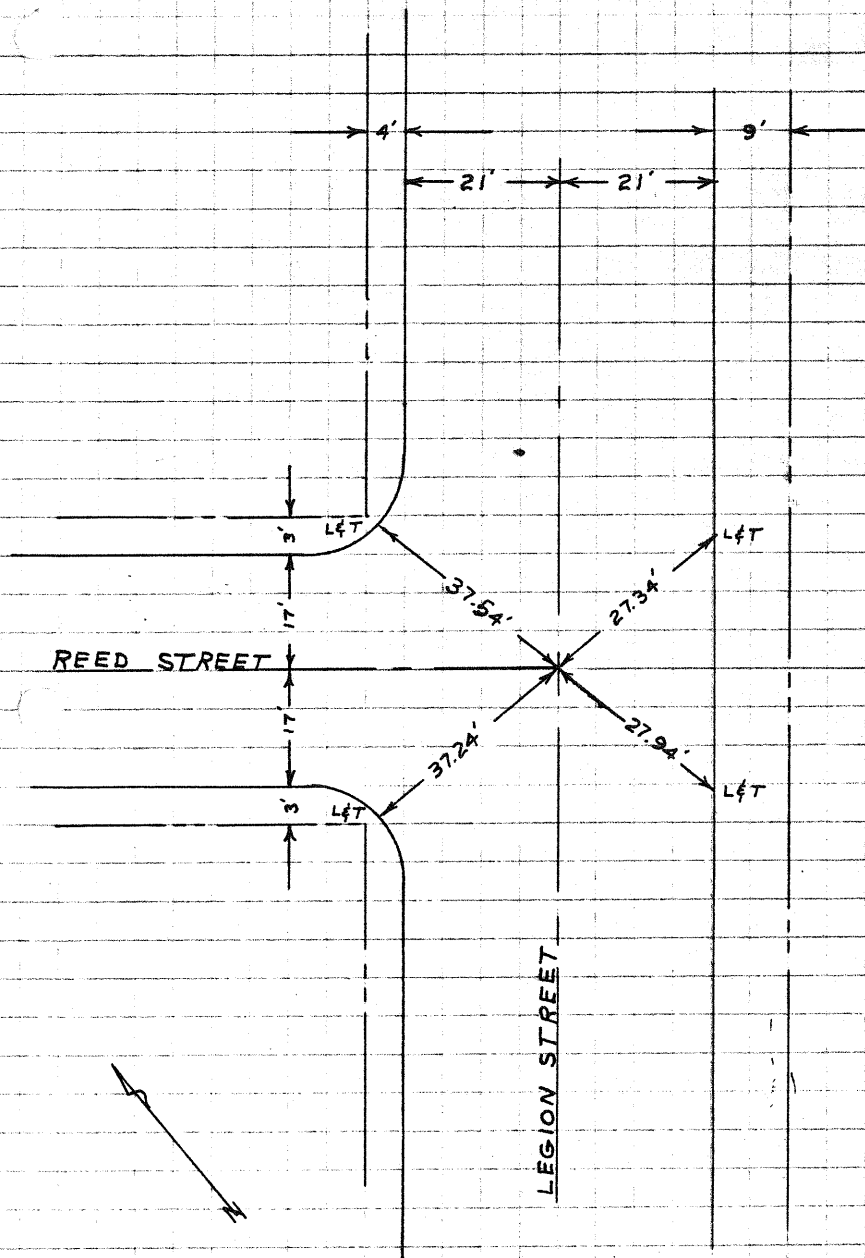

LEGION ST. & REED ST
& Intersections

127

Description: Carriage bolt w/punch mark.

Ref: L B F B 19, Pg 57