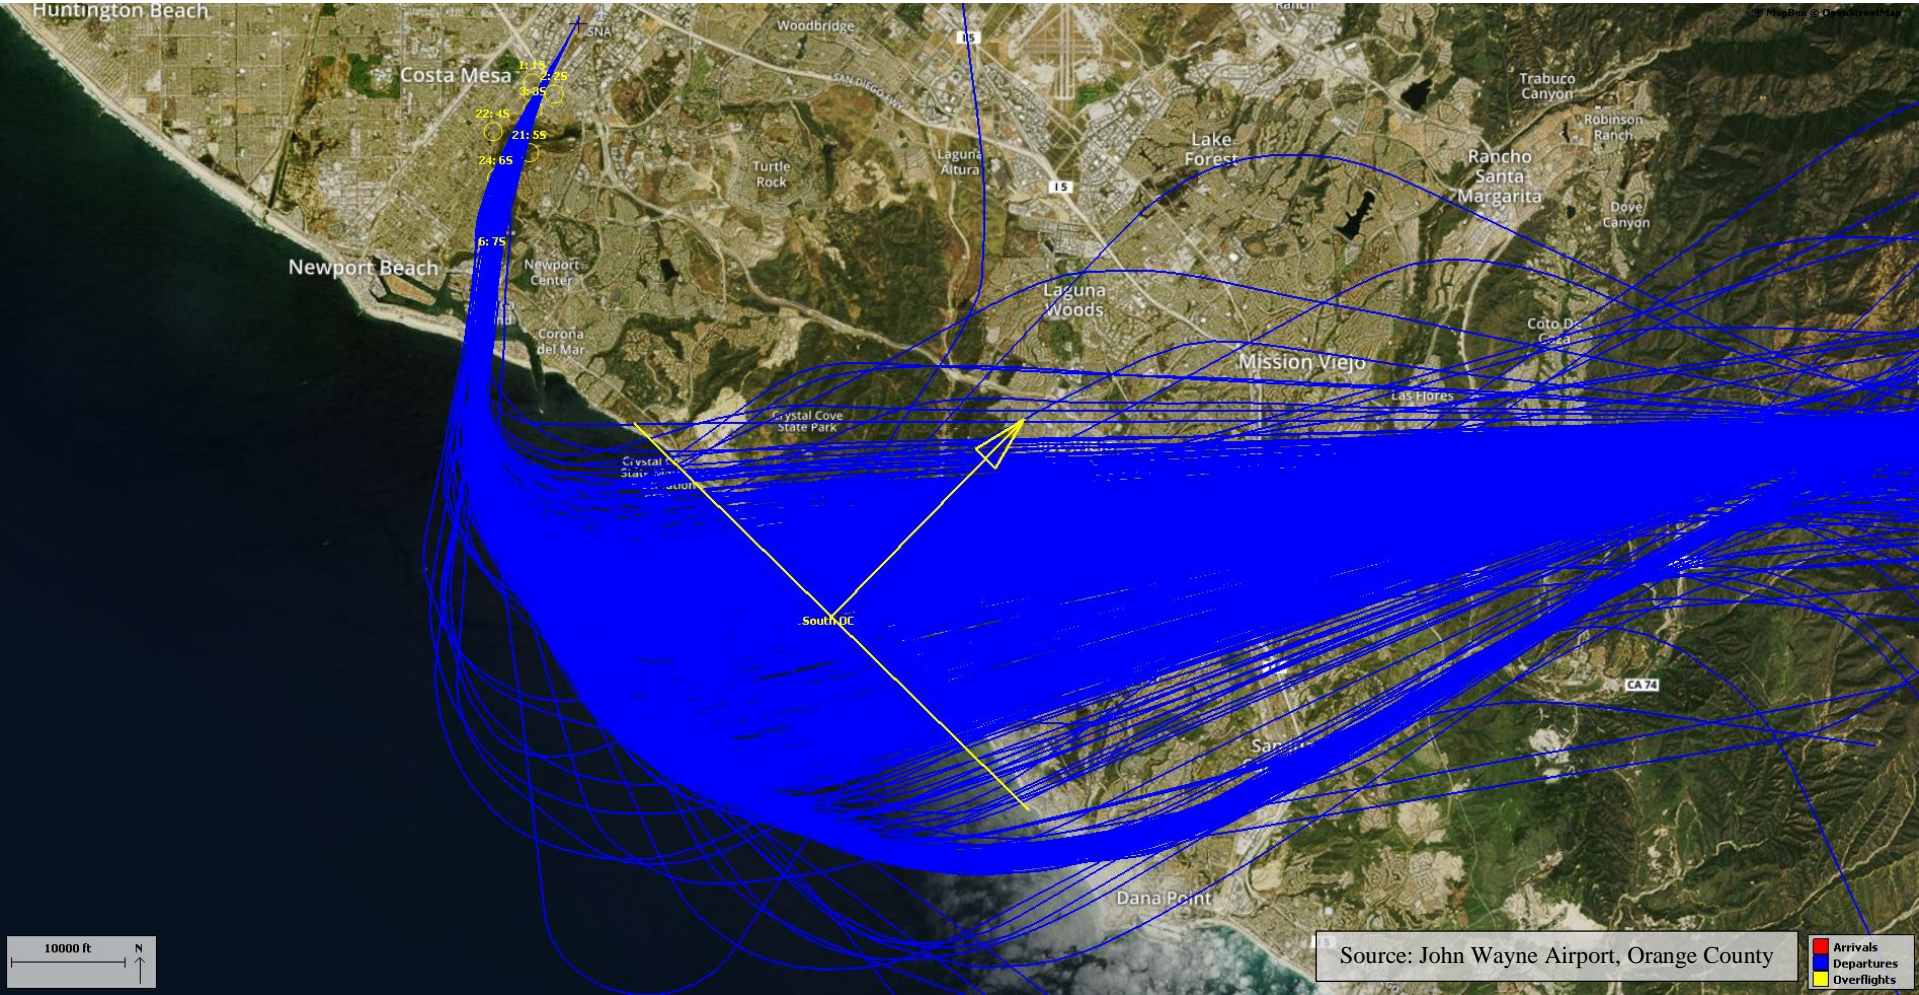

John Wayne Airport Access and Noise Office
JWA Commercial Eastbound Departures (STREL)
Friday, August 1, 2014 – Sunday, August 31, 2014

856 Gate Penetrations of 1,557 Total JWA Commercial Eastbound Departure (STREL) Flight Tracks