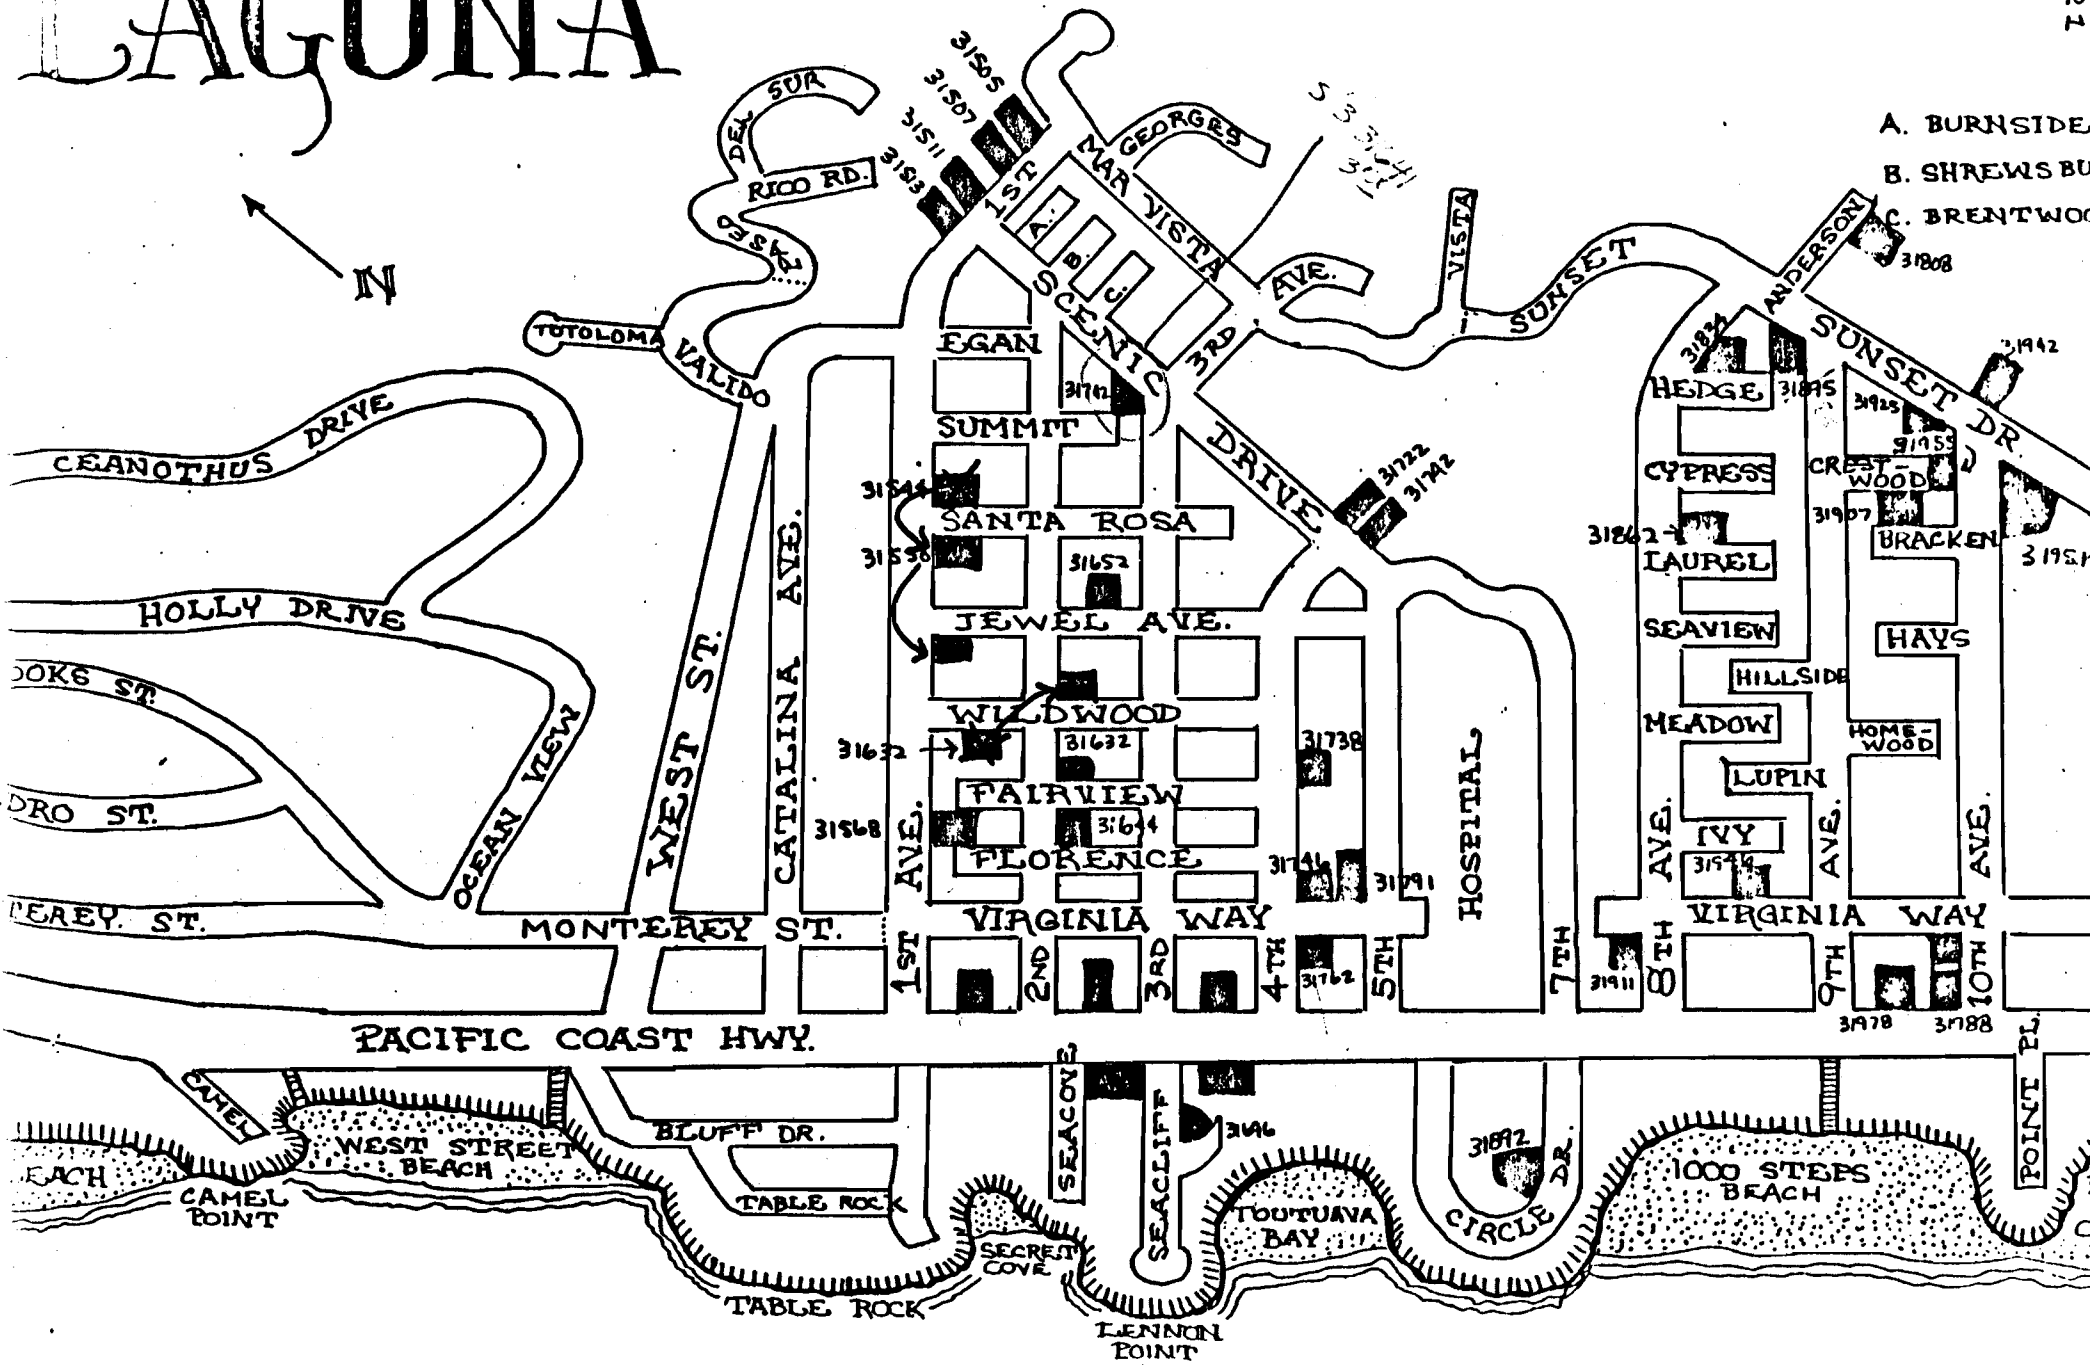

- 41. 31834 Hedge C
- 42. 31652 Jewel C
- 43. 31978 Pacific Coast Highway C
- 44. 32181 Pacific Coast Highway C
- 45. 32192 Pacific Coast Highway C Error on Env. Coalition Survey
- 46. 32225 Pacific Coast Highway C
- 47. 31696 Seacliff C
- 48. 31722 Scenic C
- 49. 31742 Scenic C E- Exceptional
- 50. 31925 Sunset C K- Key
- 51. 31942 Sunset C C- Contributive
- 52. 31952 Sunset R- Remodeled Since Survey
- 53. 31911 Virginia Way C D- Demolished
- 54. 31946 Virginia Way C M- Moved
- 55. 31632 Wildwood K

SOUTH LAGUNA VILLAGE COMMERCIAL

- 56. 31622 Pacific Coast Highway K
- 57. 31674 Pacific Coast Highway K
- 58. 31691 Pacific Coast Highway K
- 59. 31709 Pacific Coast Highway E Tudor Revival
- 60. 31742 Pacific Coast Highway Remodeled

THREE ARCH BAY

- 61. 6 Barranca Way E - Provincial Revival
- 62. 17 South La Senda K
- 63. 11 South La Senda Moved
- 64. 11 La Senda Place C
- 65. 36 South La Senda K
- 66. 1 Vista del Sol C
- 67. 23 Bay Drive K
- 68. 26 Bay Drive K
- 69. 12 South La Senda C
- 70. 40 North La Senda E – Beach Cottage

# SOUTH LAGUNA

THREE ARCH BAY