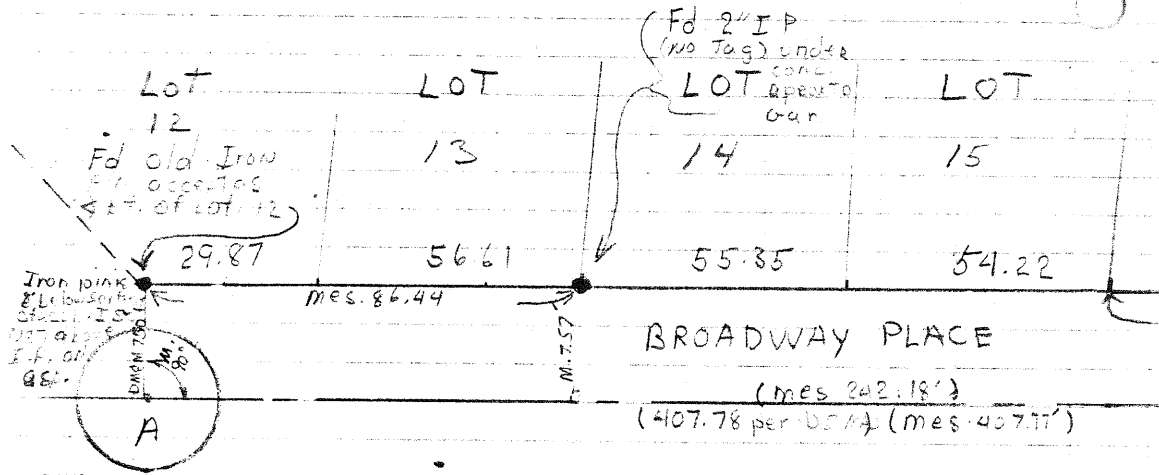

BROADWAY PLACE (Establish & of street)

Note: D.M. refers to dist. Map.
City of Laguna Beach, pg. 67.
M = Mes = measured.

Instrument: K&E 20" Transit, No 70013