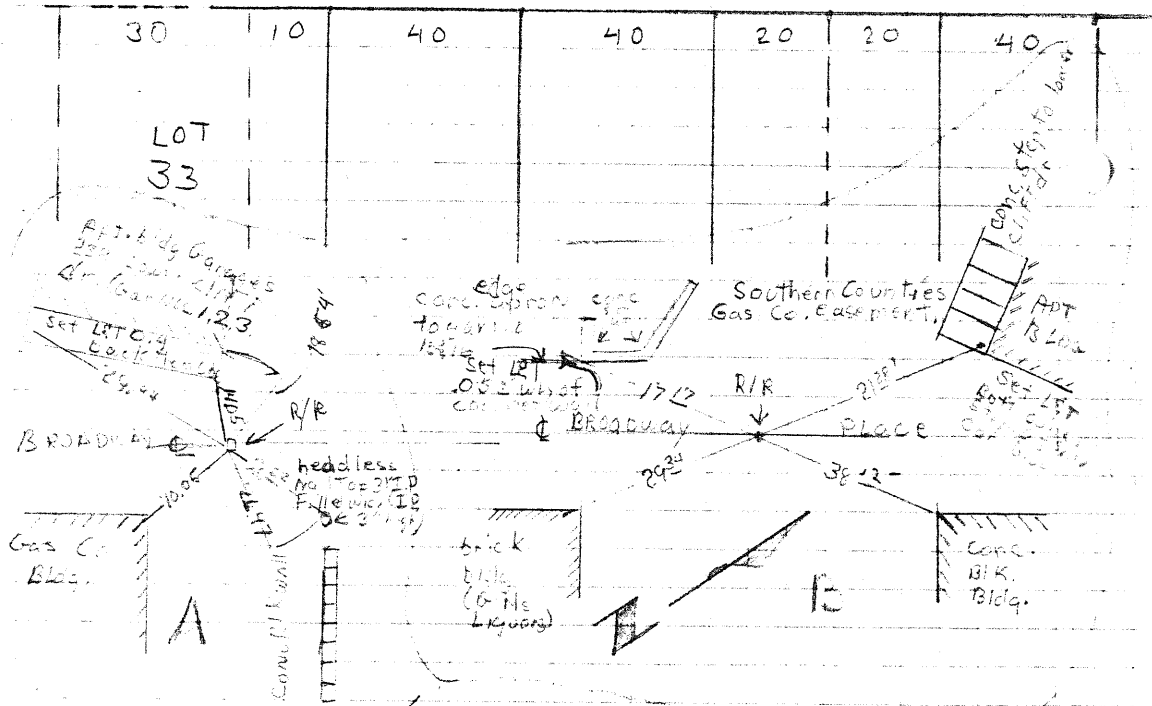

BROADWAY PLACE (Establish & of street)

Note: D.M. refers to dist. Map.
City of Laguna Beach, pg. 67.
M = Mes = measured.

Instrument: K&E 20" Transit, No 70013