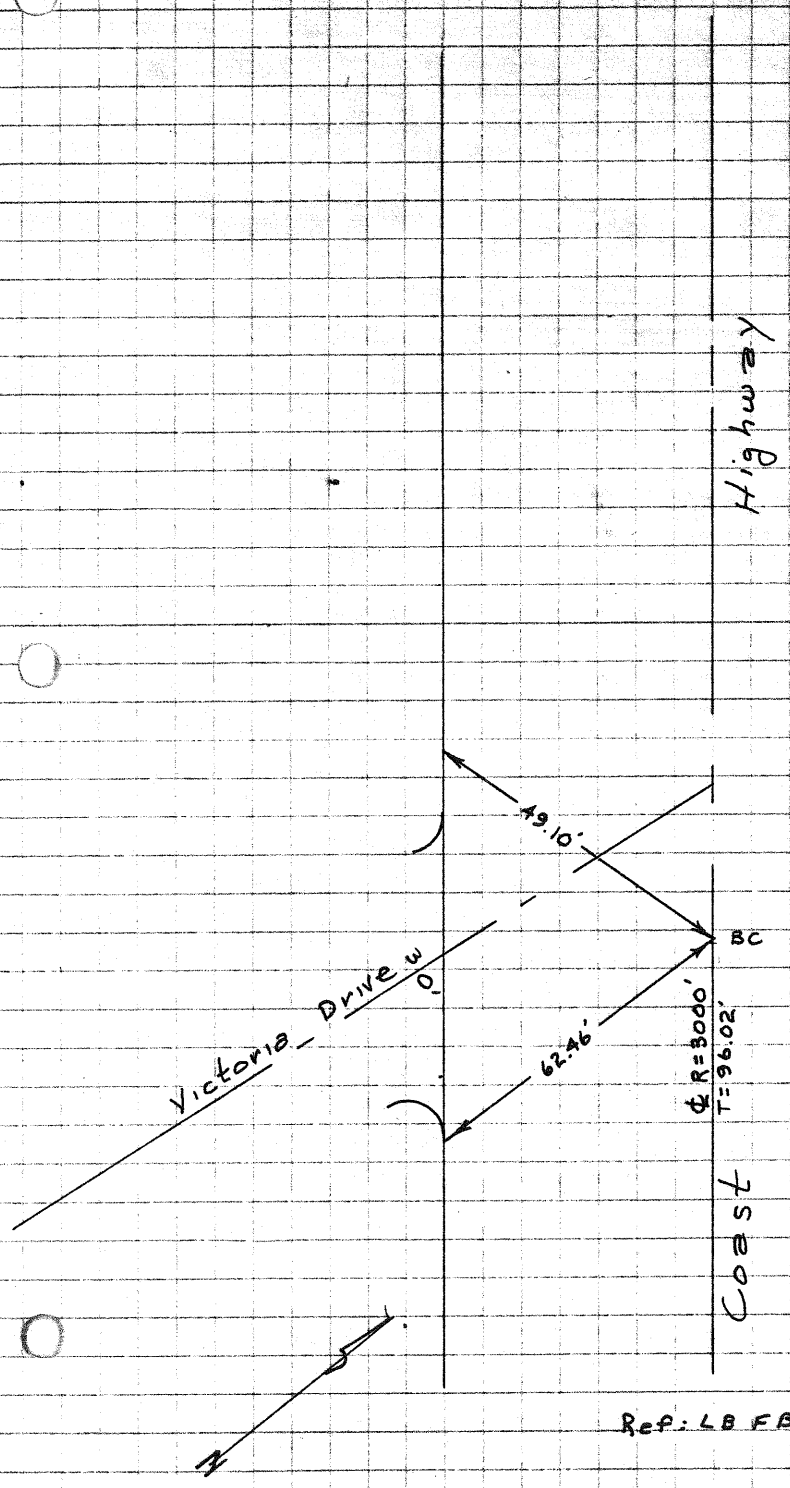

COAST HWY - VICTORIA DRIVE  
& Ties - BC

63

Description: Lead & Tack.

Ref: LB FB 47 Pg 8