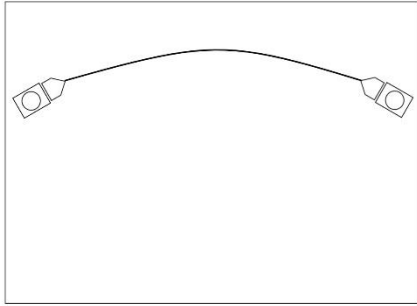

Artwork Hanging Guidelines

Wire