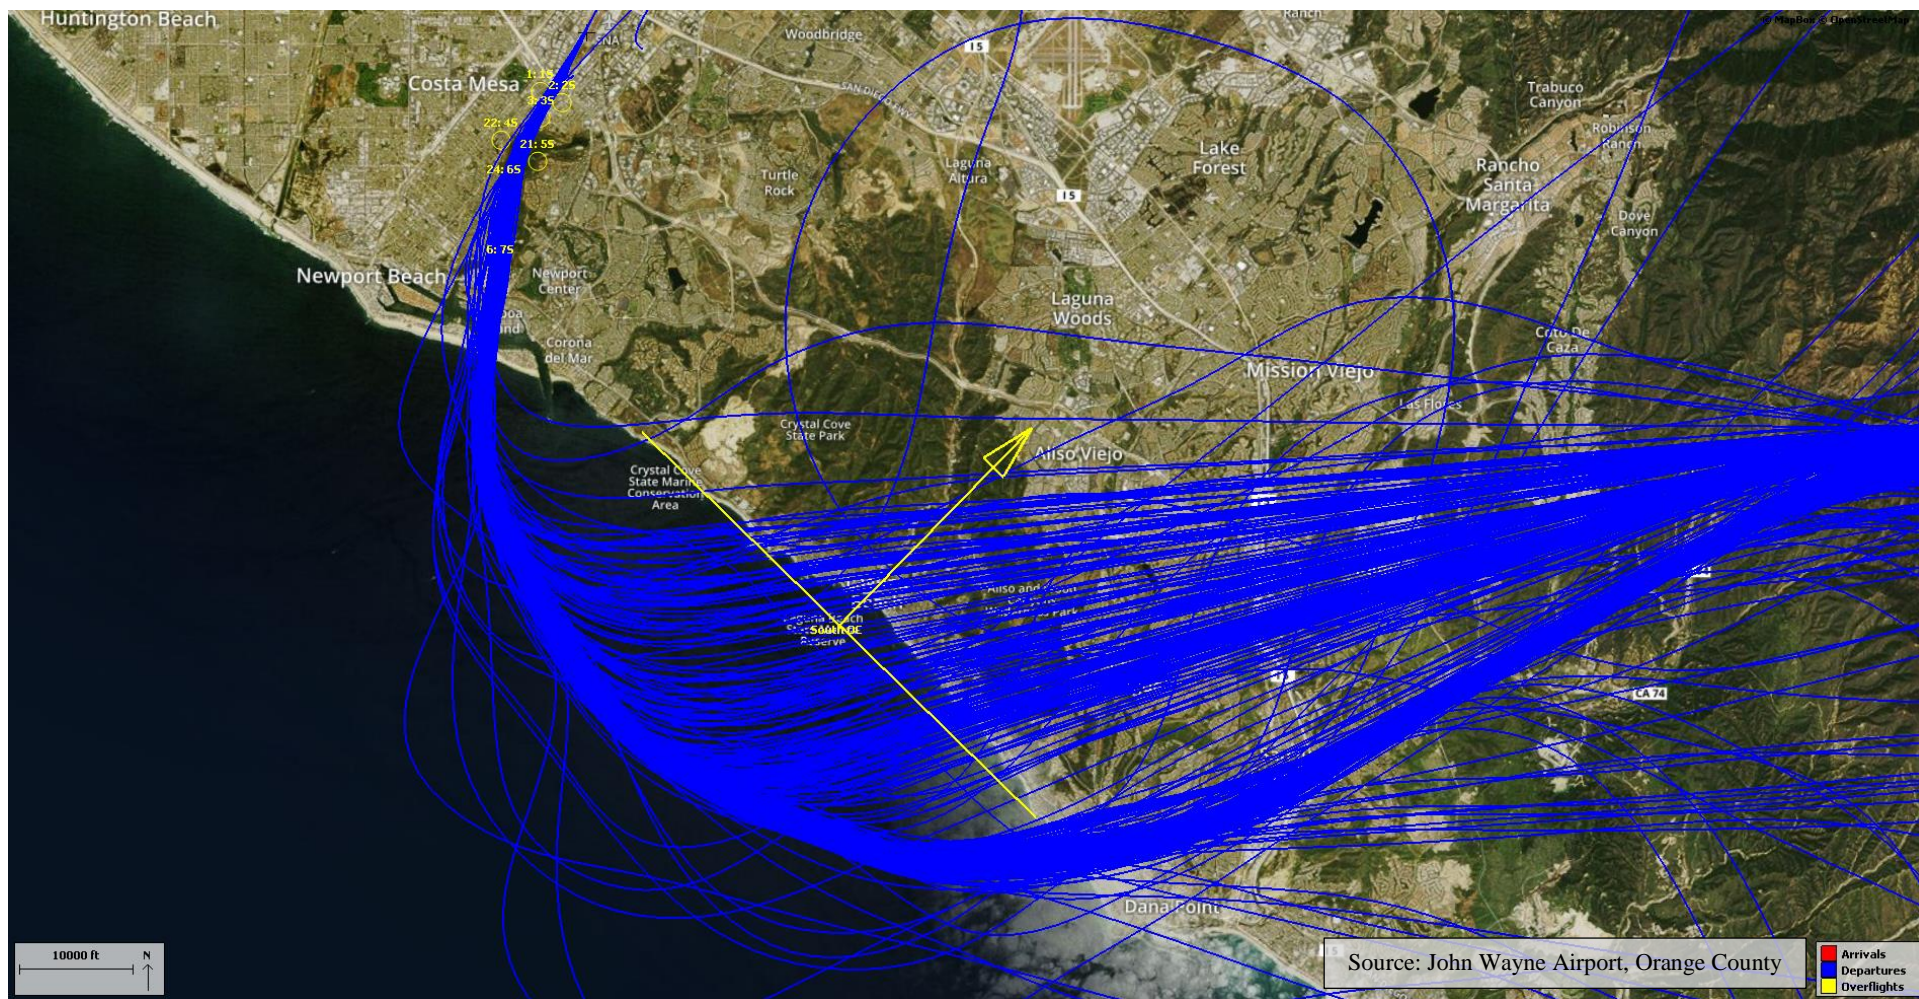

John Wayne Airport Access and Noise Office
JWA Commercial Eastbound Departures (STREL)
Friday, August 1, 2014 – Sunday, August 31, 2014

856 Gate Penetrations of 1,557 Total JWA Commercial Eastbound Departure (STREL) Flight Tracks

167 Gate Penetrations of 1,582 Total JWA Commercial Eastbound Departure (PIGGN) Flight Tracks