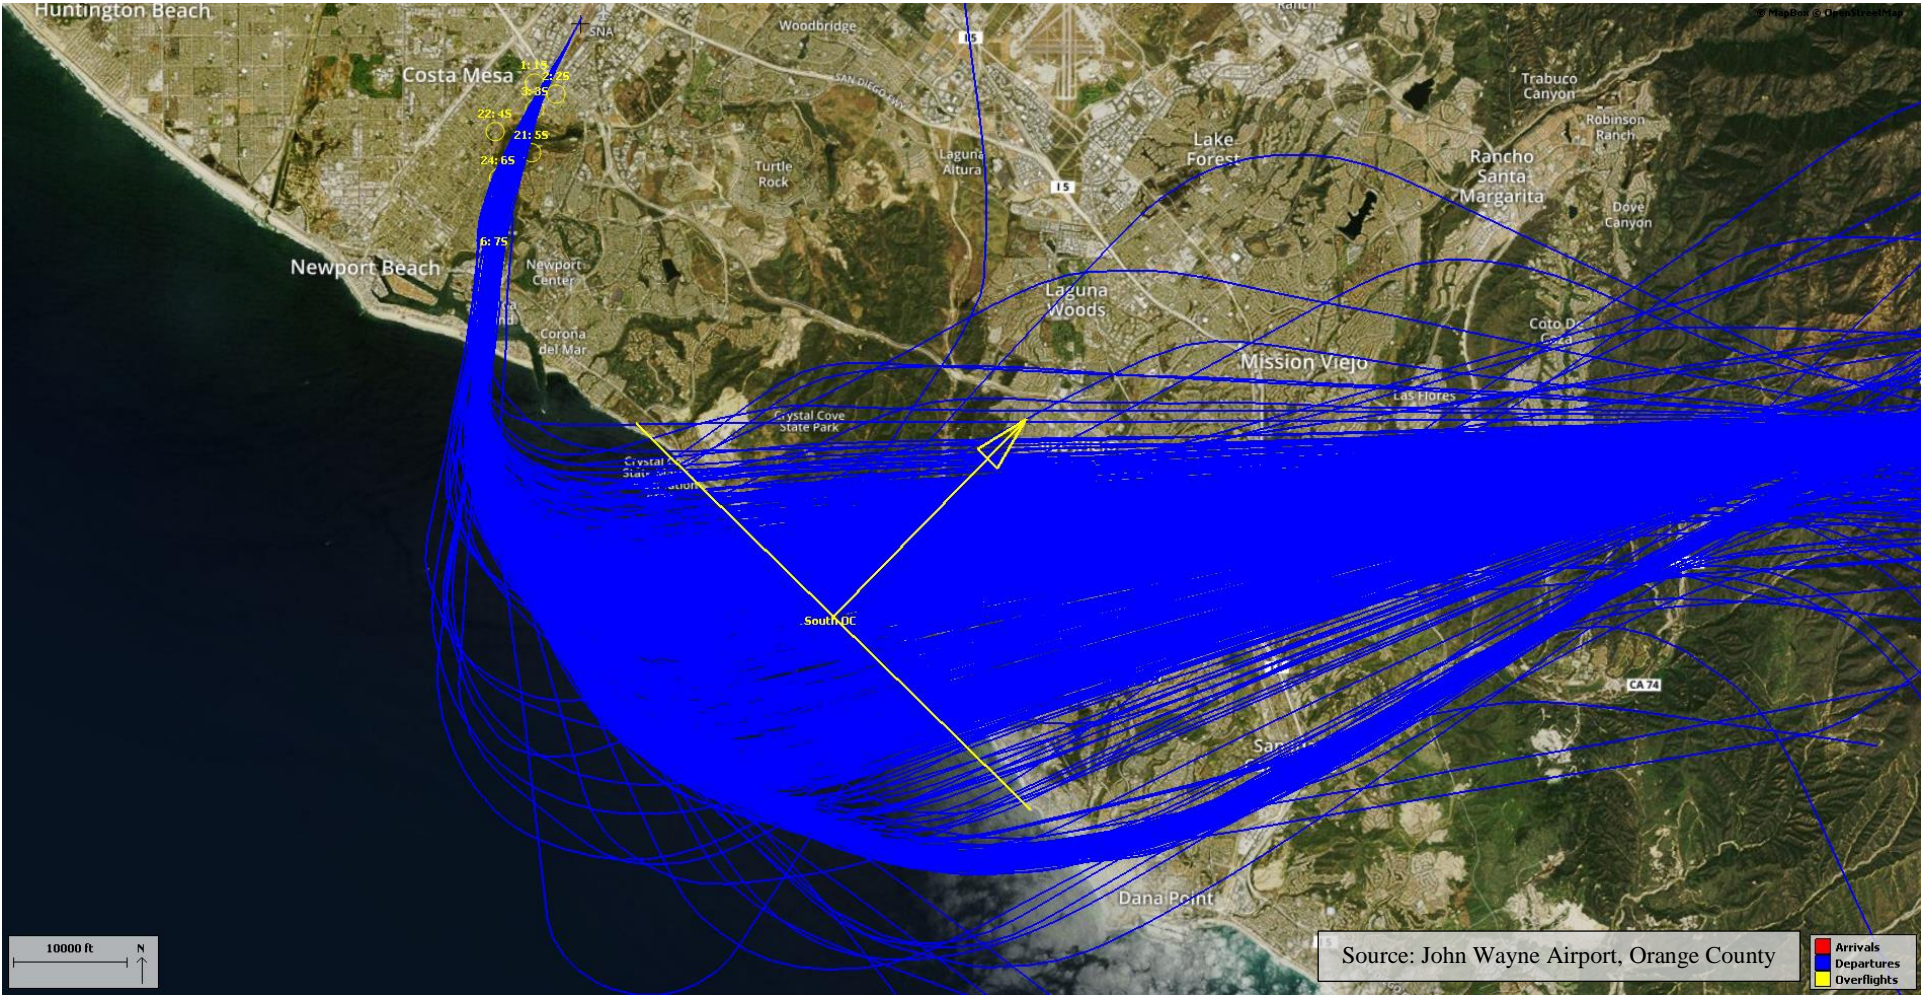

John Wayne Airport Access and Noise Office
JWA Commercial Eastbound Departures (STREL)
Friday, August 1, 2014 – Sunday, August 31, 2014

856 Gate Penetrations of 1,557 Total JWA Commercial Eastbound Departure (STREL) Flight Tracks

167 Gate Penetrations of 1,582 Total JWA Commercial Eastbound Departure (PIGGN) Flight Tracks