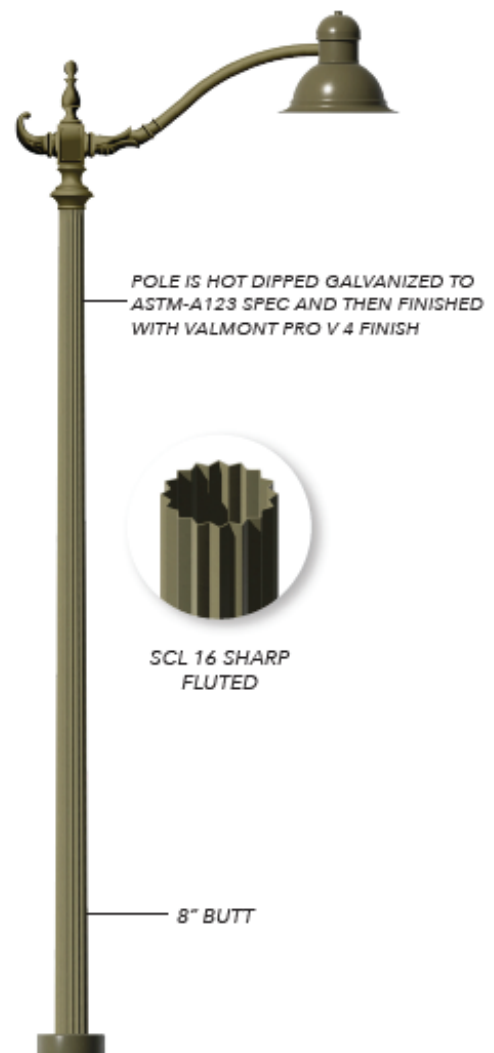

# Coast Highway Ornamental Style

**Marina Style with K204 Viscount fixture**

# Residential Neighborhood Ornamental Styles

TYPE: ALHAMBRA DECORATIVE BASE  
 FIXTURE: KING K729FL  
 POLE: ROUND TAPERED FLUTED GALVANIZED W/ BASE COVER  
 ARM: 8 FT  
 HEIGHT: 20 FT - 30 FT  
 \*COLOR: MEDIUM BRONZE

TYPE: ALHAMBRA CONTEMPORARY  
 FIXTURE: KING K729FL  
 POLE: ROUND TAPERED FLUTED GALVANIZED W/ BASE COVER  
 ARM: 8 FT  
 HEIGHT: 20 FT - 30 FT  
 \*COLOR: MEDIUM BRONZE  
 DETAIL: 12" BASE PLATE

**Anaheim Contemporary with K729 Aurora fixture**