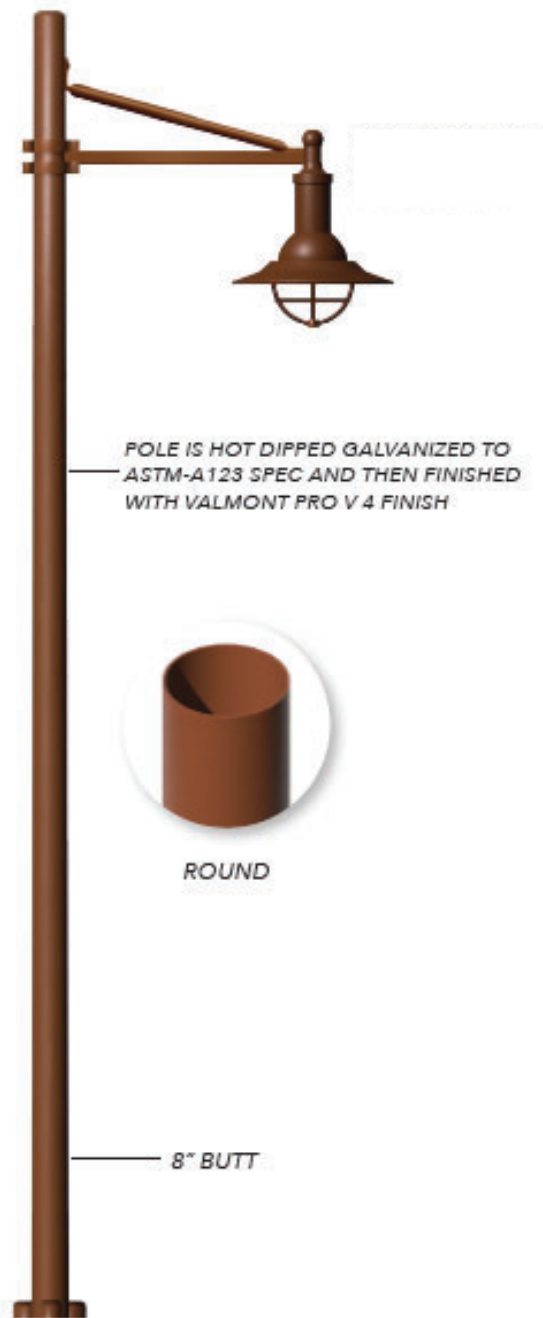

Residential Neighborhood Ornamental Styles

TYPE: MARINA TAPERED
FIXTURE: KING K707FL
POLE: ROUND GALVANIZED
ARM: 8 FT
HEIGHT: 20 FT - 30 FT
*COLOR: BROWN
*FIXTURE: BROWN
DETAIL: 12" BASE PLATE

Marina Style with K707 Doral fixture