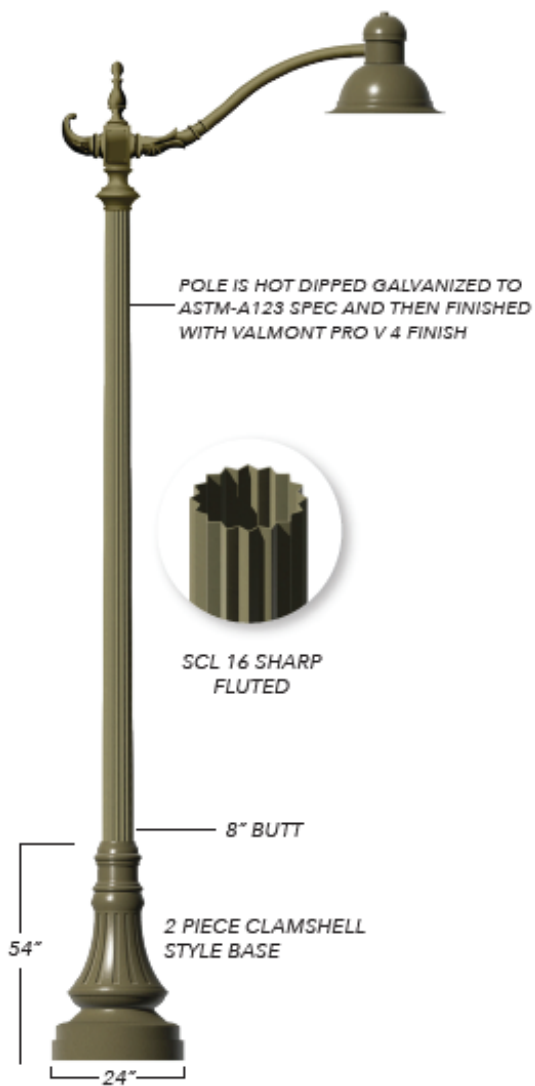

# Coast Highway Ornamental Style

**Marina Style with K204 Viscount fixture**

# Residential Neighborhood Ornamental Styles

TYPE: ALHAMBRA DECORATIVE BASE  
 FIXTURE: KING K729FL  
 POLE: ROUND TAPERED FLUTED GALVANIZED W/ BASE COVER  
 ARM: 8 FT  
 HEIGHT: 20 FT - 30 FT  
 \*COLOR: MEDIUM BRONZE

TYPE: ALHAMBRA CONTEMPORARY  
 FIXTURE: KING K729FL  
 POLE: ROUND TAPERED FLUTED GALVANIZED W/ BASE COVER  
 ARM: 8 FT  
 HEIGHT: 20 FT - 30 FT  
 \*COLOR: MEDIUM BRONZE  
 DETAIL: 12" BASE PLATE

**Anaheim Contemporary with K729 Aurora fixture**