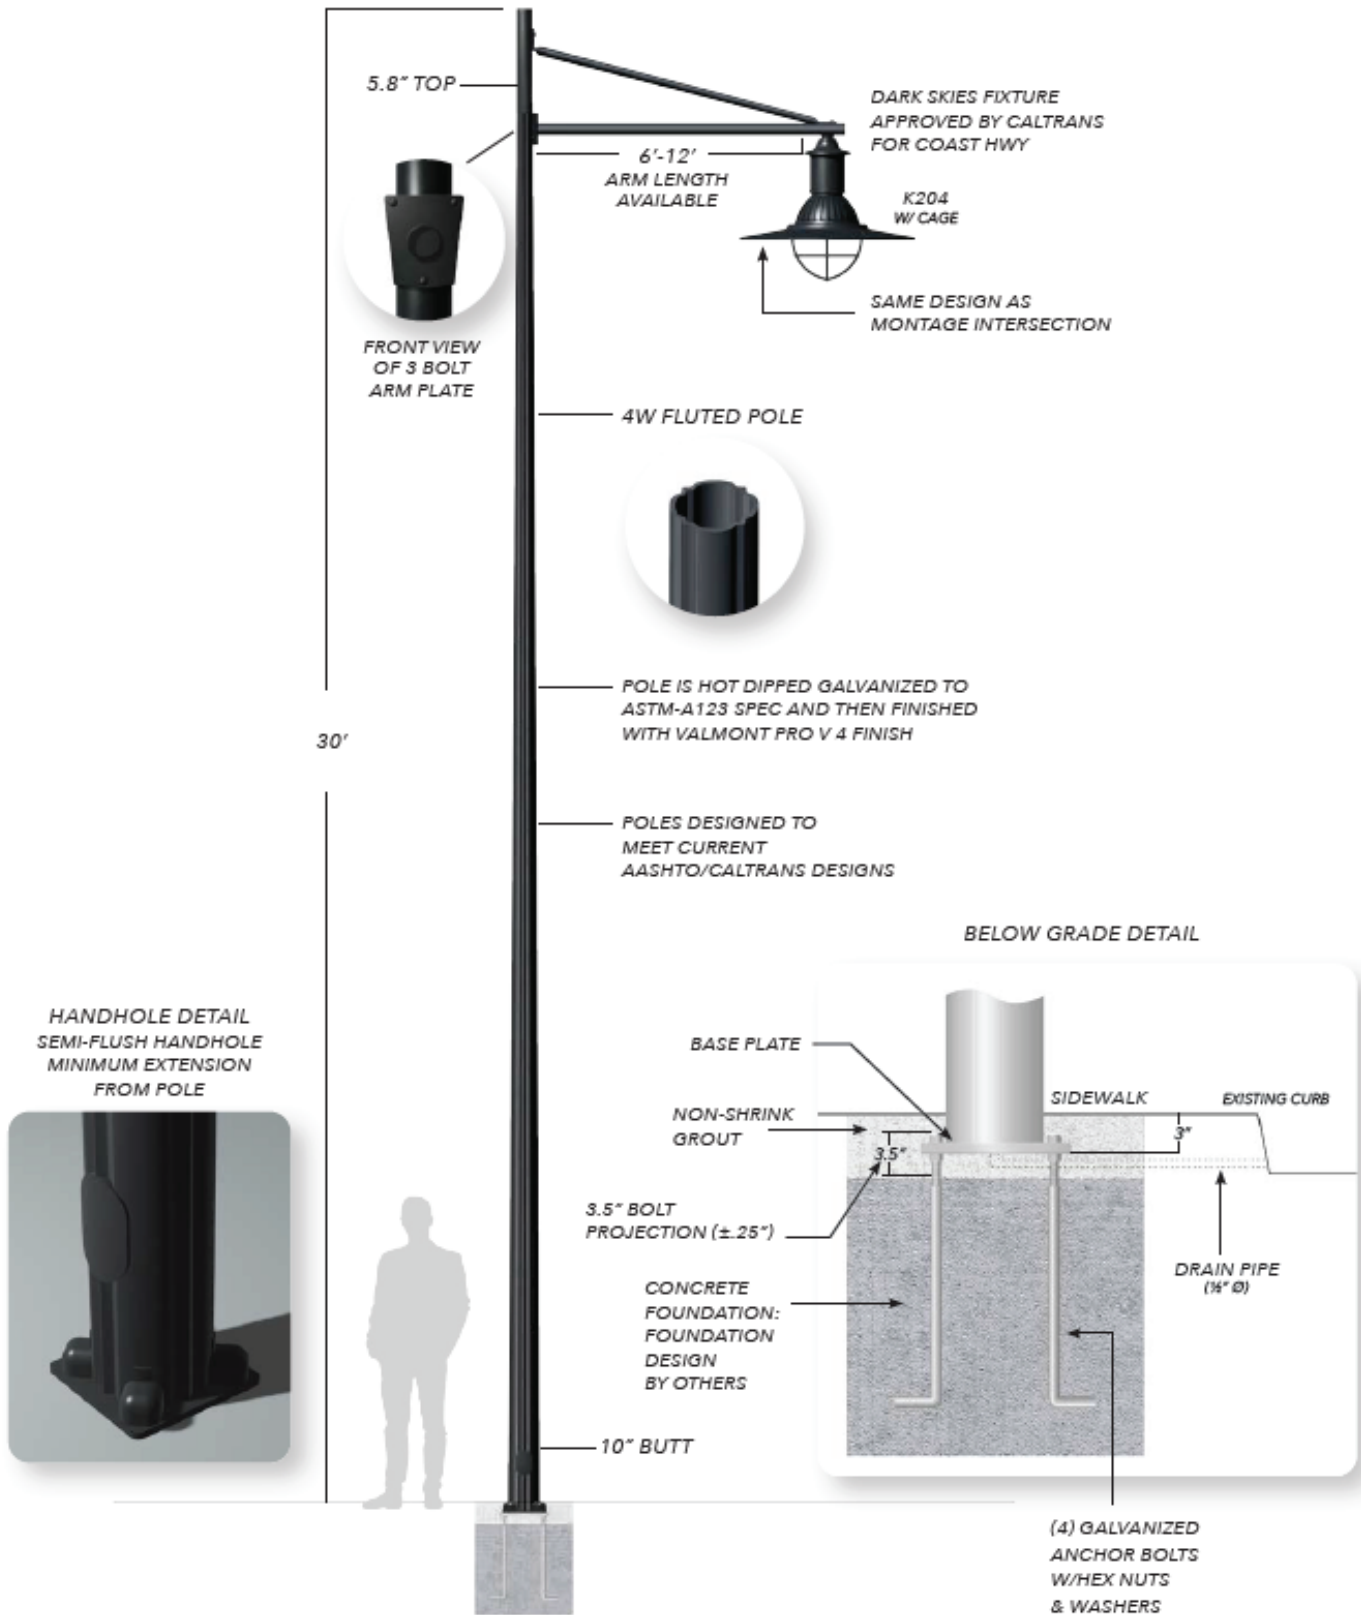

# Coast Highway Ornamental Style

**Marina Style with K204 Viscount fixture**

# Residential Neighborhood Ornamental Styles

TYPE: ALHAMBRA DECORATIVE BASE  
 FIXTURE: KING K729FL  
 POLE: ROUND TAPERED FLUTED GALVANIZED W/ BASE COVER  
 ARM: 8 FT  
 HEIGHT: 20 FT - 30 FT  
 \*COLOR: MEDIUM BRONZE

TYPE: ALHAMBRA CONTEMPORARY  
 FIXTURE: KING K729FL  
 POLE: ROUND TAPERED FLUTED GALVANIZED W/ BASE COVER  
 ARM: 8 FT  
 HEIGHT: 20 FT - 30 FT  
 \*COLOR: MEDIUM BRONZE  
 DETAIL: 12" BASE PLATE

**Anaheim Contemporary with K729 Aurora fixture**