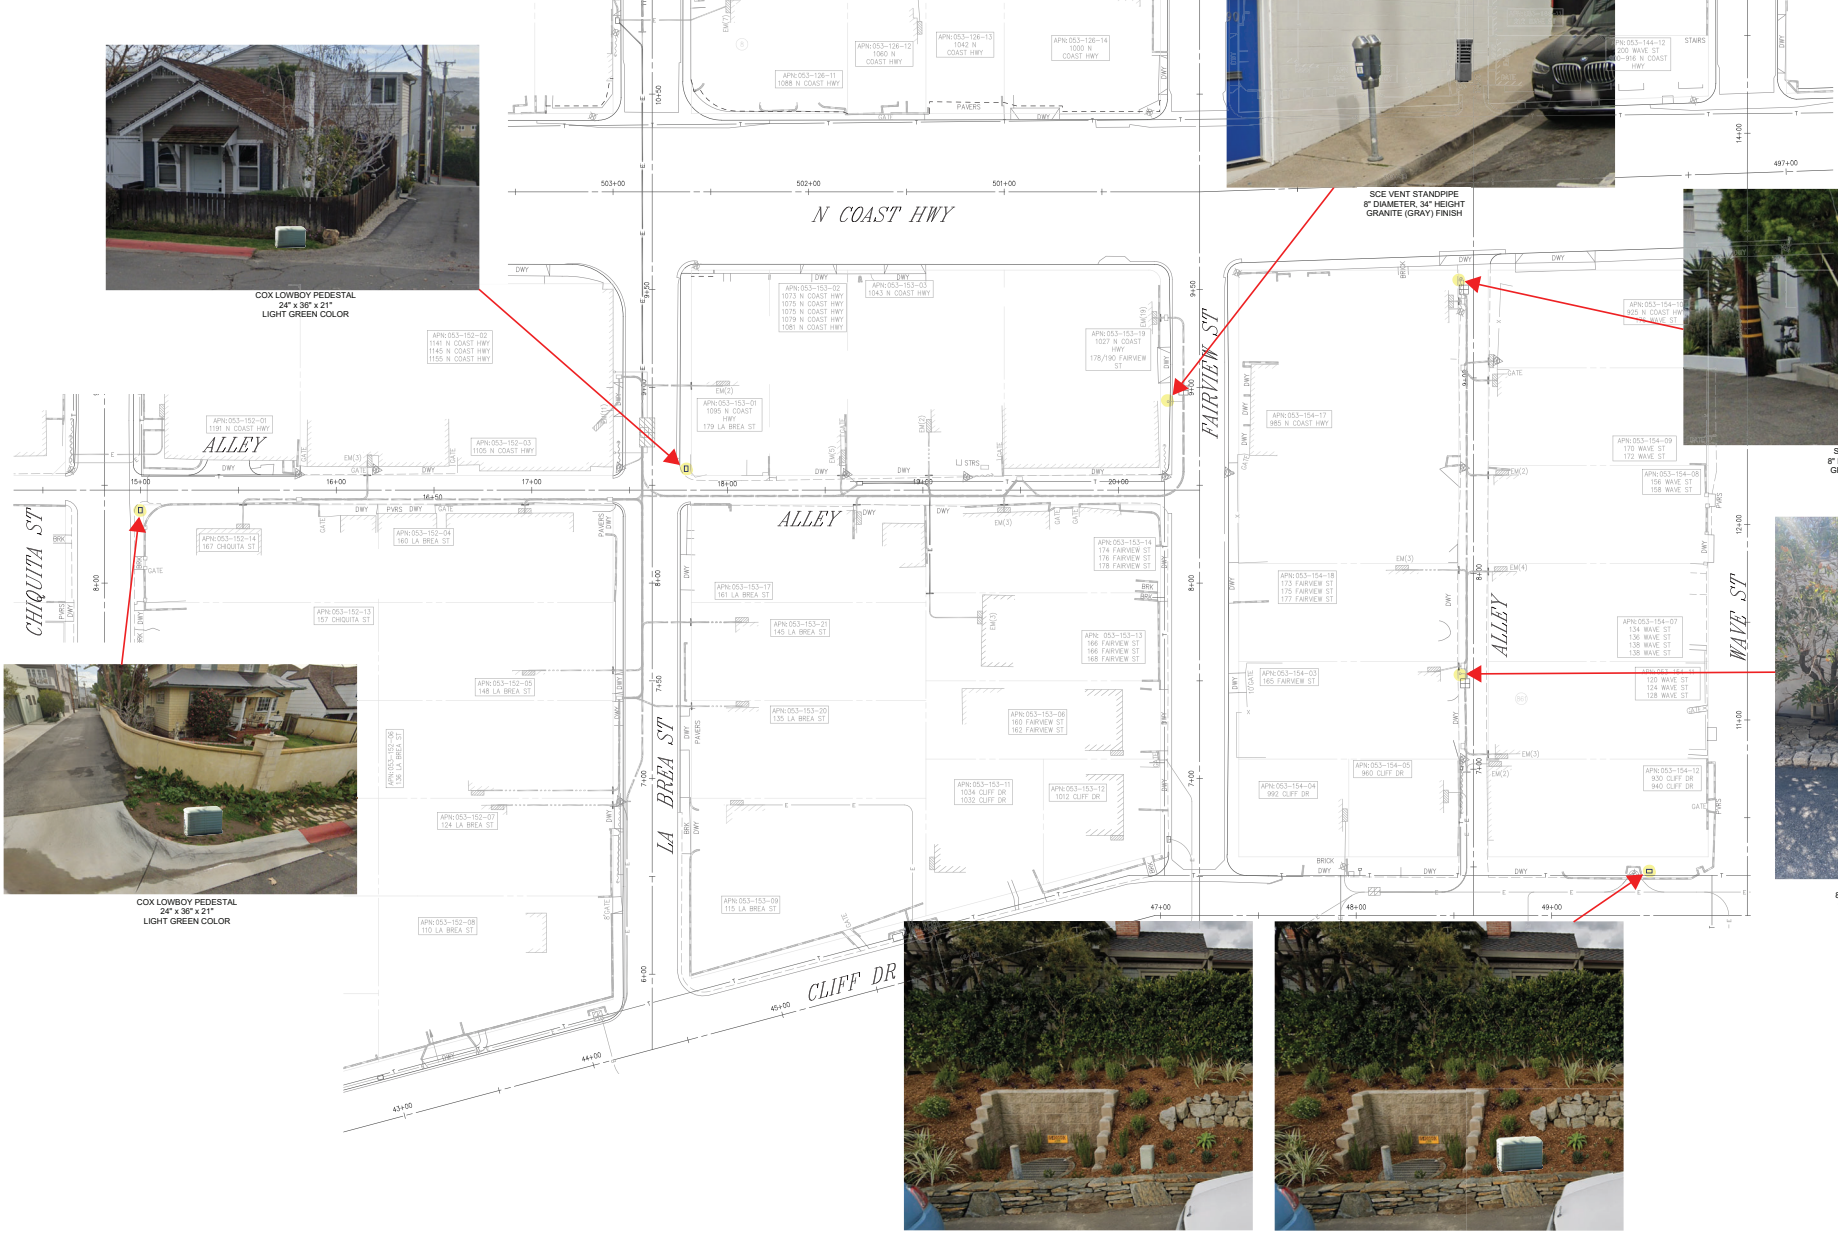

MATCH LINE STA. 11+00
SEE SHEET 2

MATCH LINE STA. 14+70
SEE SHEET 3

EXISTING COX PEDESTAL
(BEFORE)