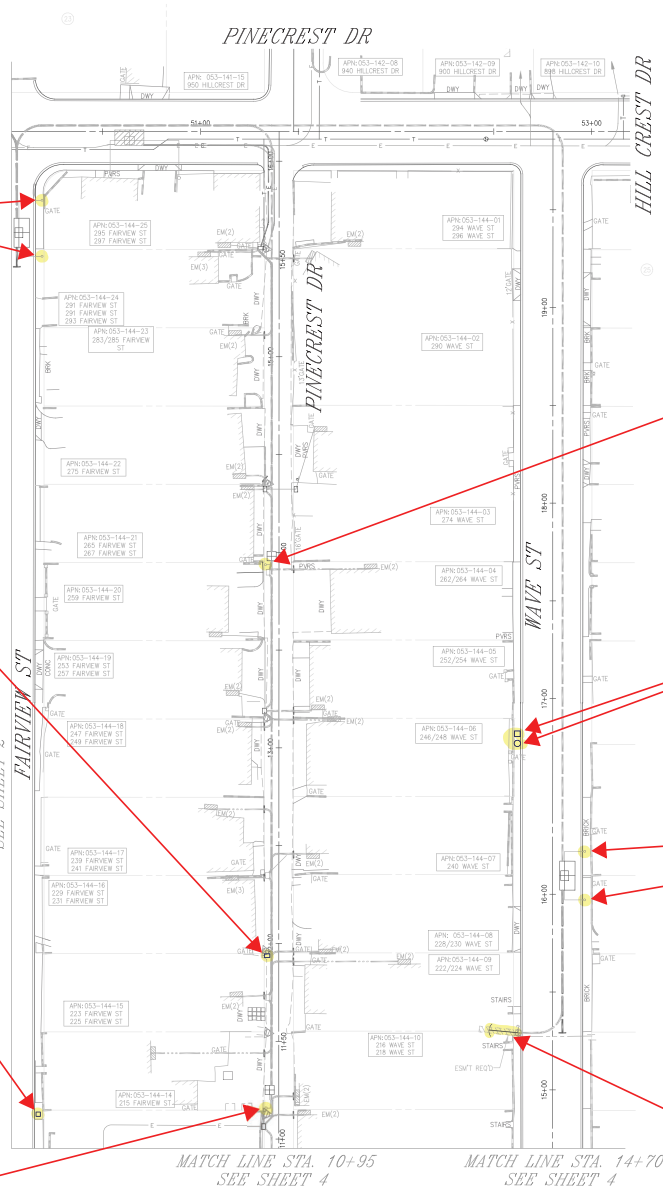

EX. UTILITY POLE TO REMAIN
NEW DOWN GLYS