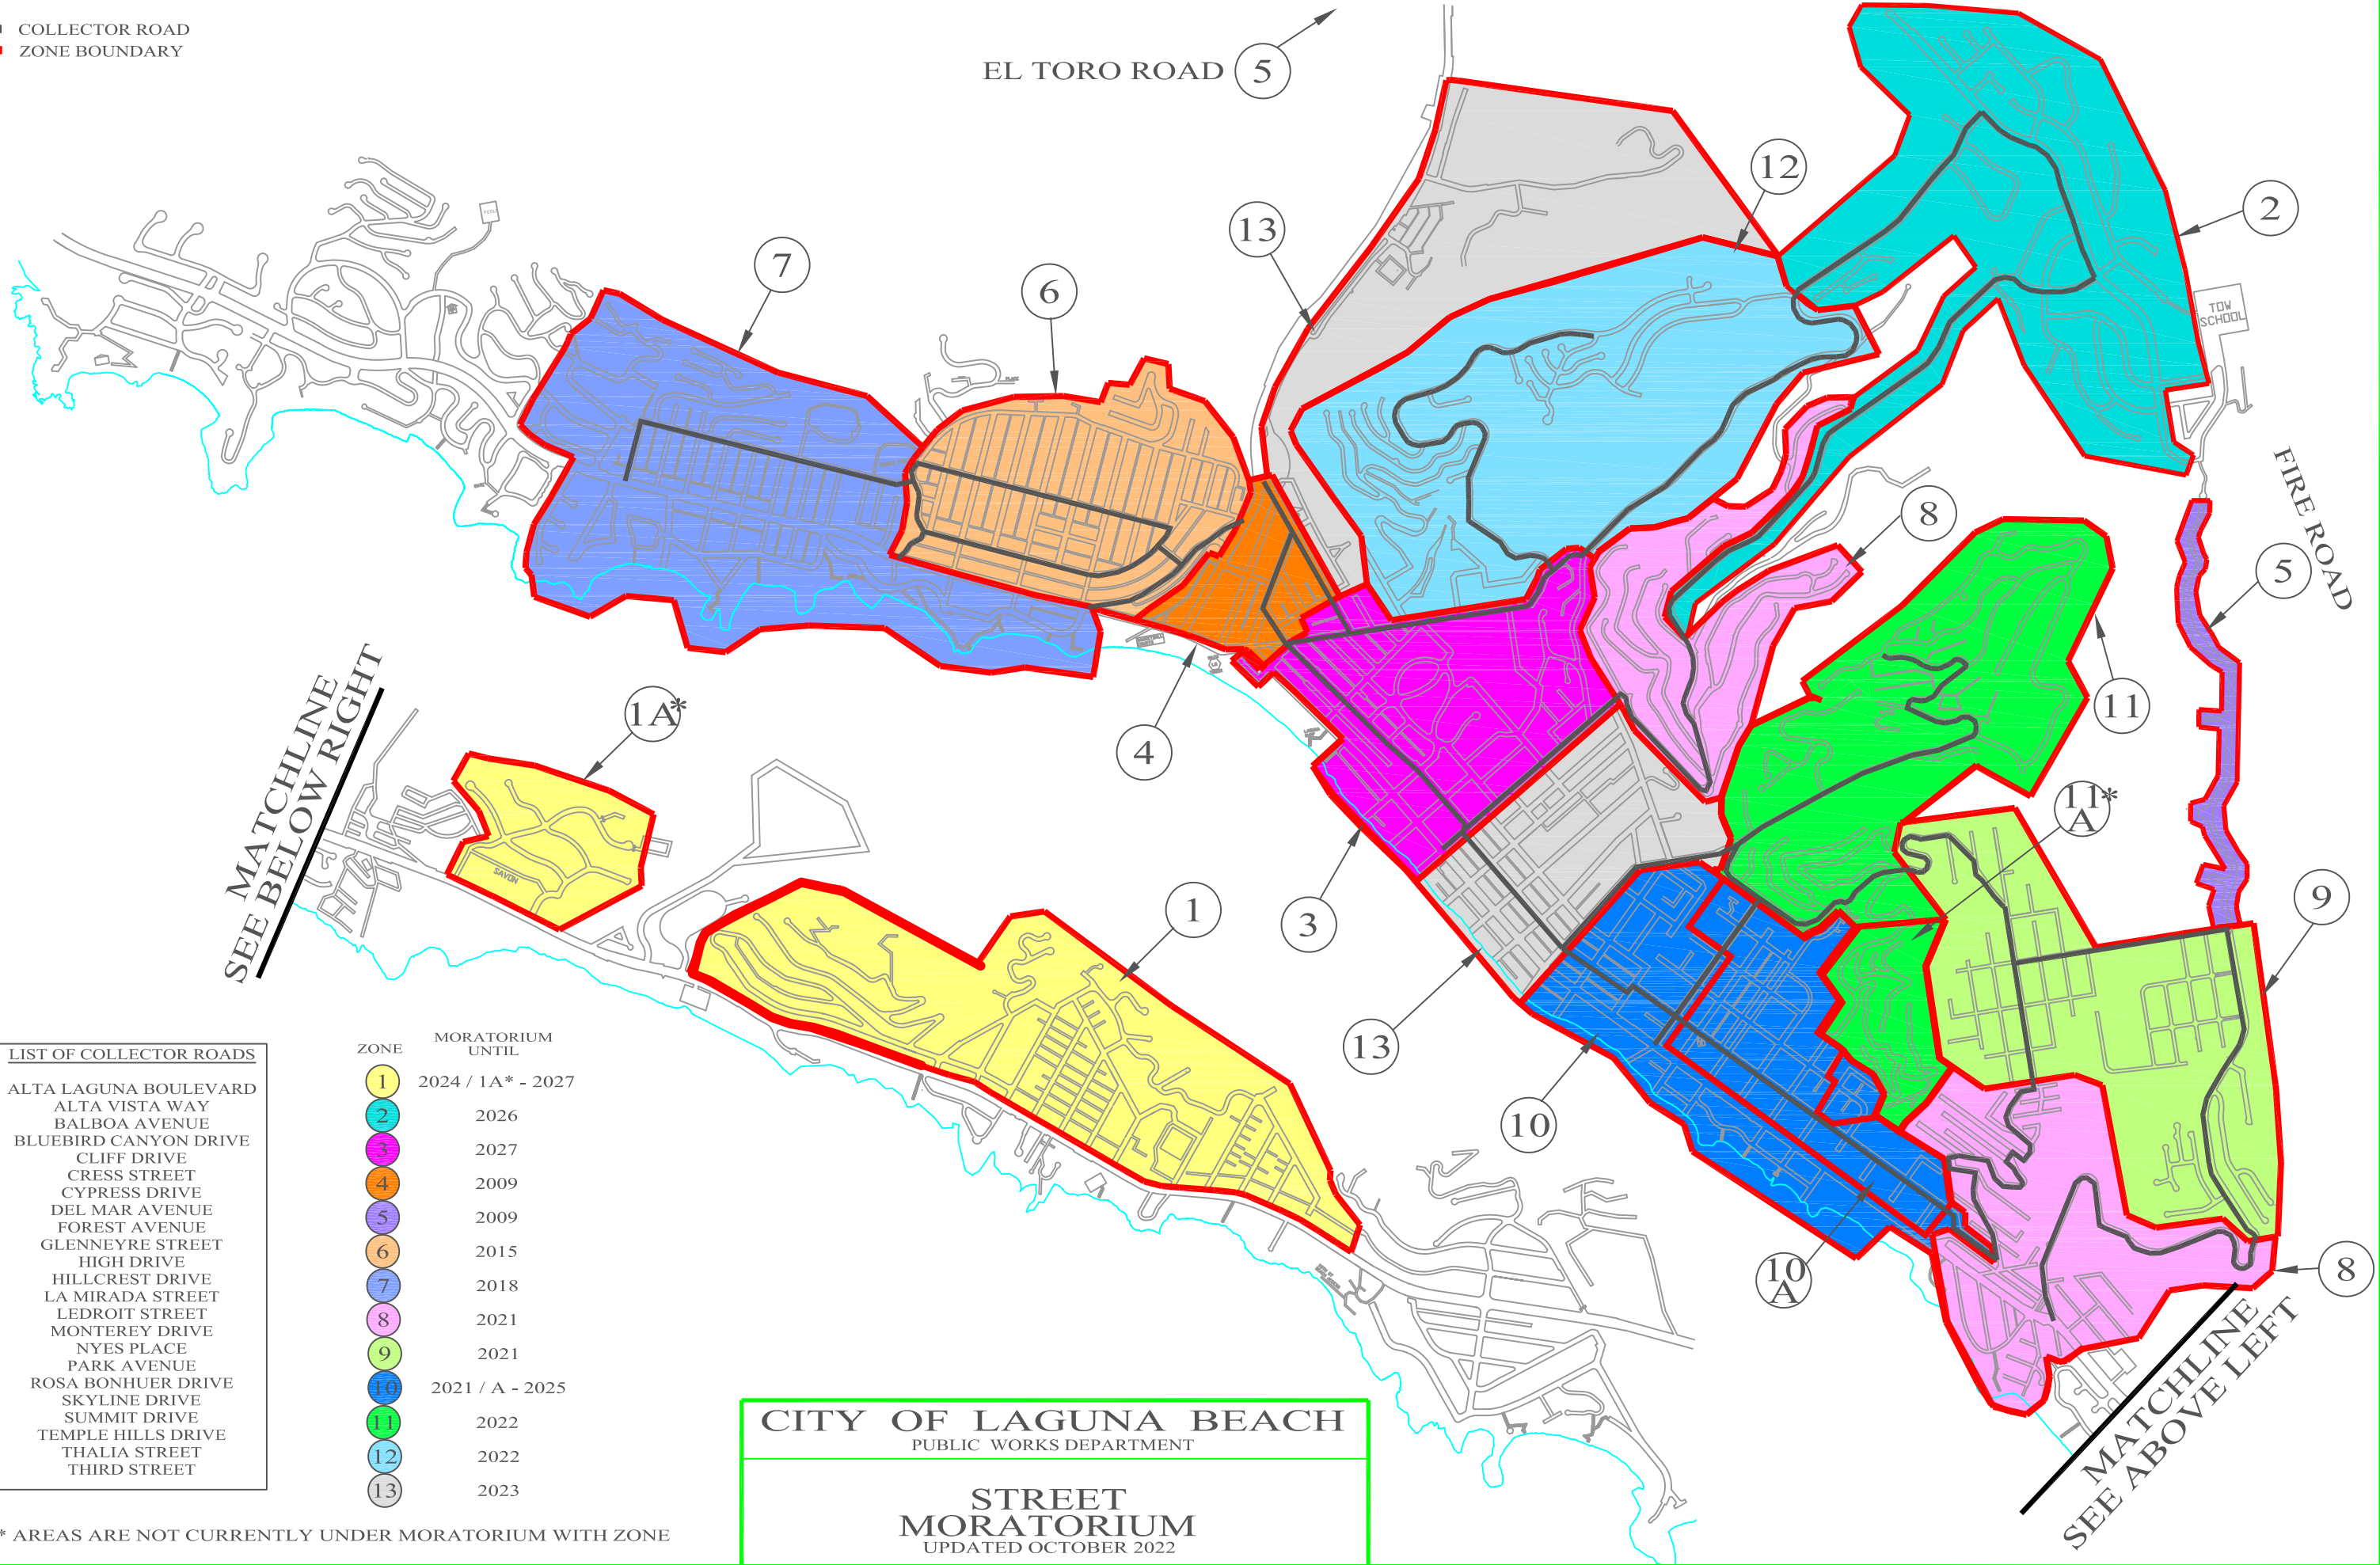

█ COLLECTOR ROAD
█ ZONE BOUNDARY

LIST OF COLLECTOR ROADS

- ALTA LAGUNA BOULEVARD
- ALTA VISTA WAY
- BALBOA AVENUE
- BLUEBIRD CANYON DRIVE
- CLIFF DRIVE
- CRESS STREET
- CYPRESS DRIVE
- DEL MAR AVENUE
- FOREST AVENUE
- GLENNEYRE STREET
- HIGH DRIVE
- HILLCREST DRIVE
- LA MIRADA STREET
- LEDROIT STREET
- MONTEREY DRIVE
- NYES PLACE
- PARK AVENUE
- ROSA BONHUER DRIVE
- SKYLINE DRIVE
- SUMMIT DRIVE
- TEMPLE HILLS DRIVE
- THALIA STREET
- THIRD STREET

ZONE	MORATORIUM UNTIL
1	2024 / 1A* - 2027
2	2026
3	2027
4	2009
5	2009
6	2015
7	2018
8	2021
9	2021
10	2021 / A - 2025
11	2022
12	2022
13	2023

* AREAS ARE NOT CURRENTLY UNDER MORATORIUM WITH ZONE

CITY OF LAGUNA BEACH
 PUBLIC WORKS DEPARTMENT
STREET MORATORIUM
 UPDATED OCTOBER 2022